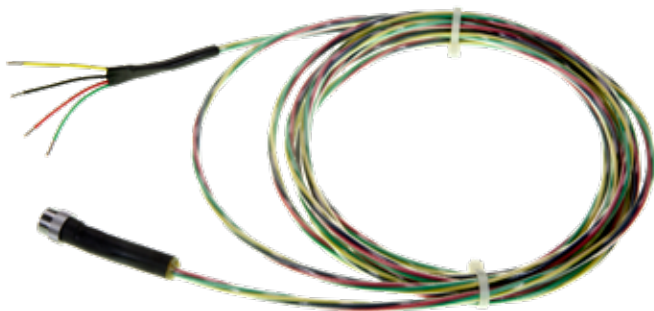

TT-MLC-PC/TT-MLC-MC

RAYCHEM
TraceTek

MODULAR LEADER CABLE

PRODUCT OVERVIEW

TT-MLC-MC

nVent RAYCHEM TraceTek Modular Leader Cables provide electrical continuity over short distances between the alarm module and the sensing cable. One end is prepared with exposed conductors for easy connection to the terminals of the nVent RAYCHEM TraceTek alarm module (or for splicing to bulk jumper cable) and other end is prepared with a female socket type connector compatible with nVent RAYCHEM TraceTek modular sensing cables or modular jumper cables.

TT-MLC-PC

ORDERING INFORMATION

Catalog Number	Part number	Description
TT-MLC-PC	683262-000	12 ft (4 m) leader cable for TT1000, TT1100. Factory installed female plastic connector.
TT-MLC-MC	330065-000	12 ft (4 m) leader cable for TT3000. Factory installed female metal connector.

Note: Refer to the Product Selection Guide (H53874) for other components of the nVent RAYCHEM TraceTek system.

PRODUCT CHARACTERISTICS

Cable outer diameter	0.165 in (4.2 mm) nominal
Conductors	4 x 18 AWG with fluoropolymer insulation. Insulation colors Black, Green Red, Yellow
Outer jacket	Fluoropolymer jacket, clear

TECHNICAL INFORMATION

Maximum operating temperature	75°C
Fire resistance	Plenum Rated – NEL 725-71(A) CL2P UL Listed – UL E720082(M)

APPROVALS AND CERTIFICATIONS

nVent RAYCHEM TraceTek sensing and leader/jumper cables are approved for installation in ordinary and hazardous areas when used in conjunction with approved nVent RAYCHEM TraceTek monitoring equipment and zener safety barriers when appropriate.