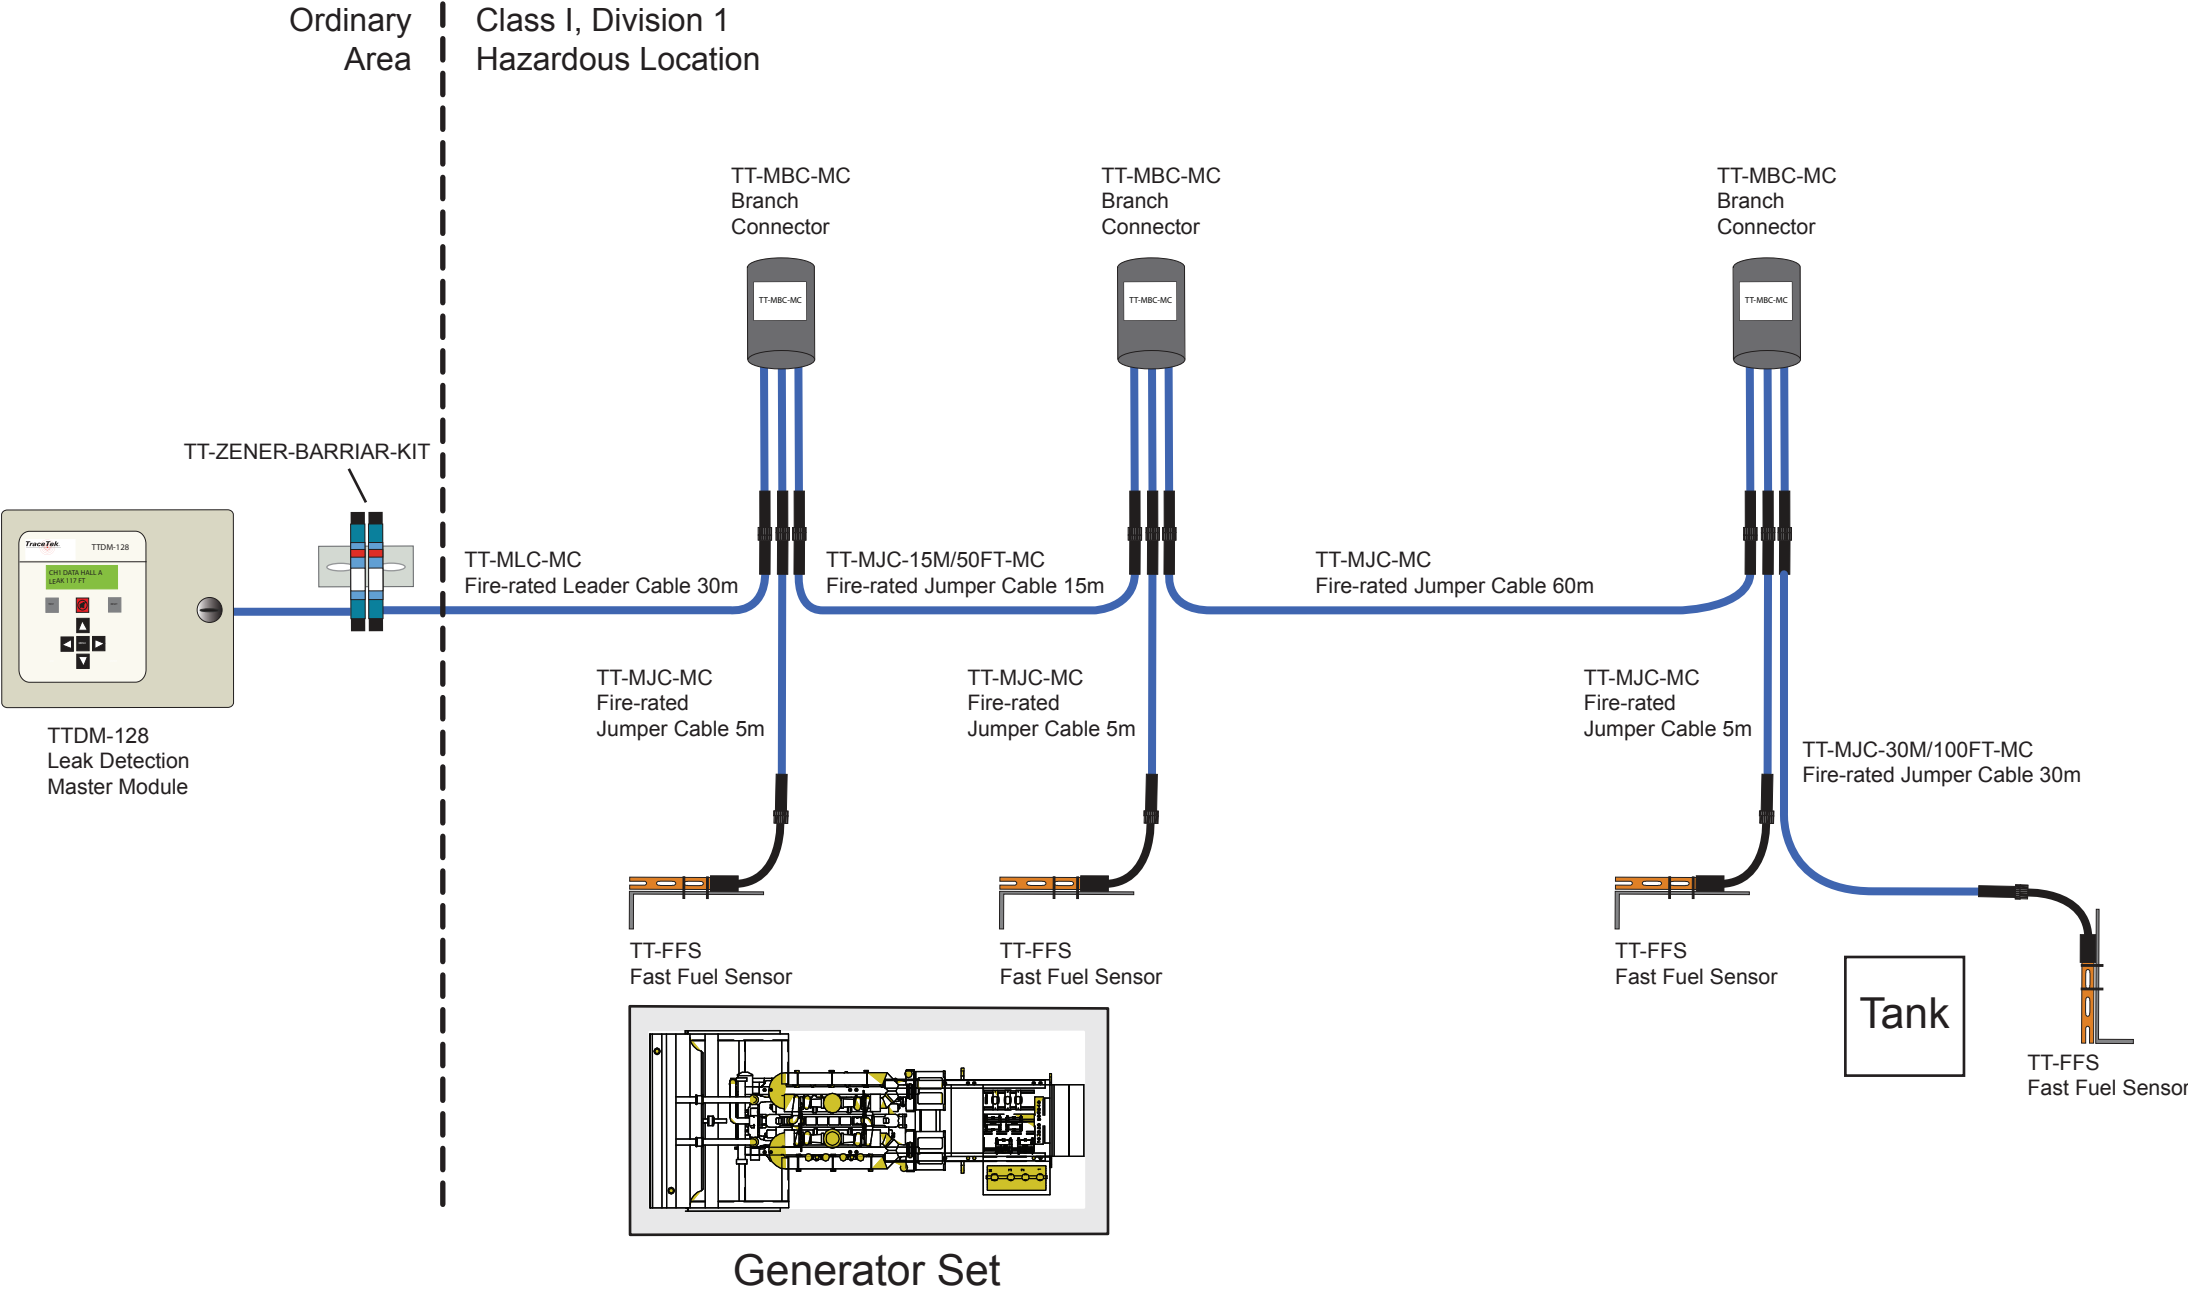

TraceTek Leak Detection for Hazardous Location

Ordinary Area

Class I, Division 1
Hazardous Location

Remark: The diagram is not drawn to scale.